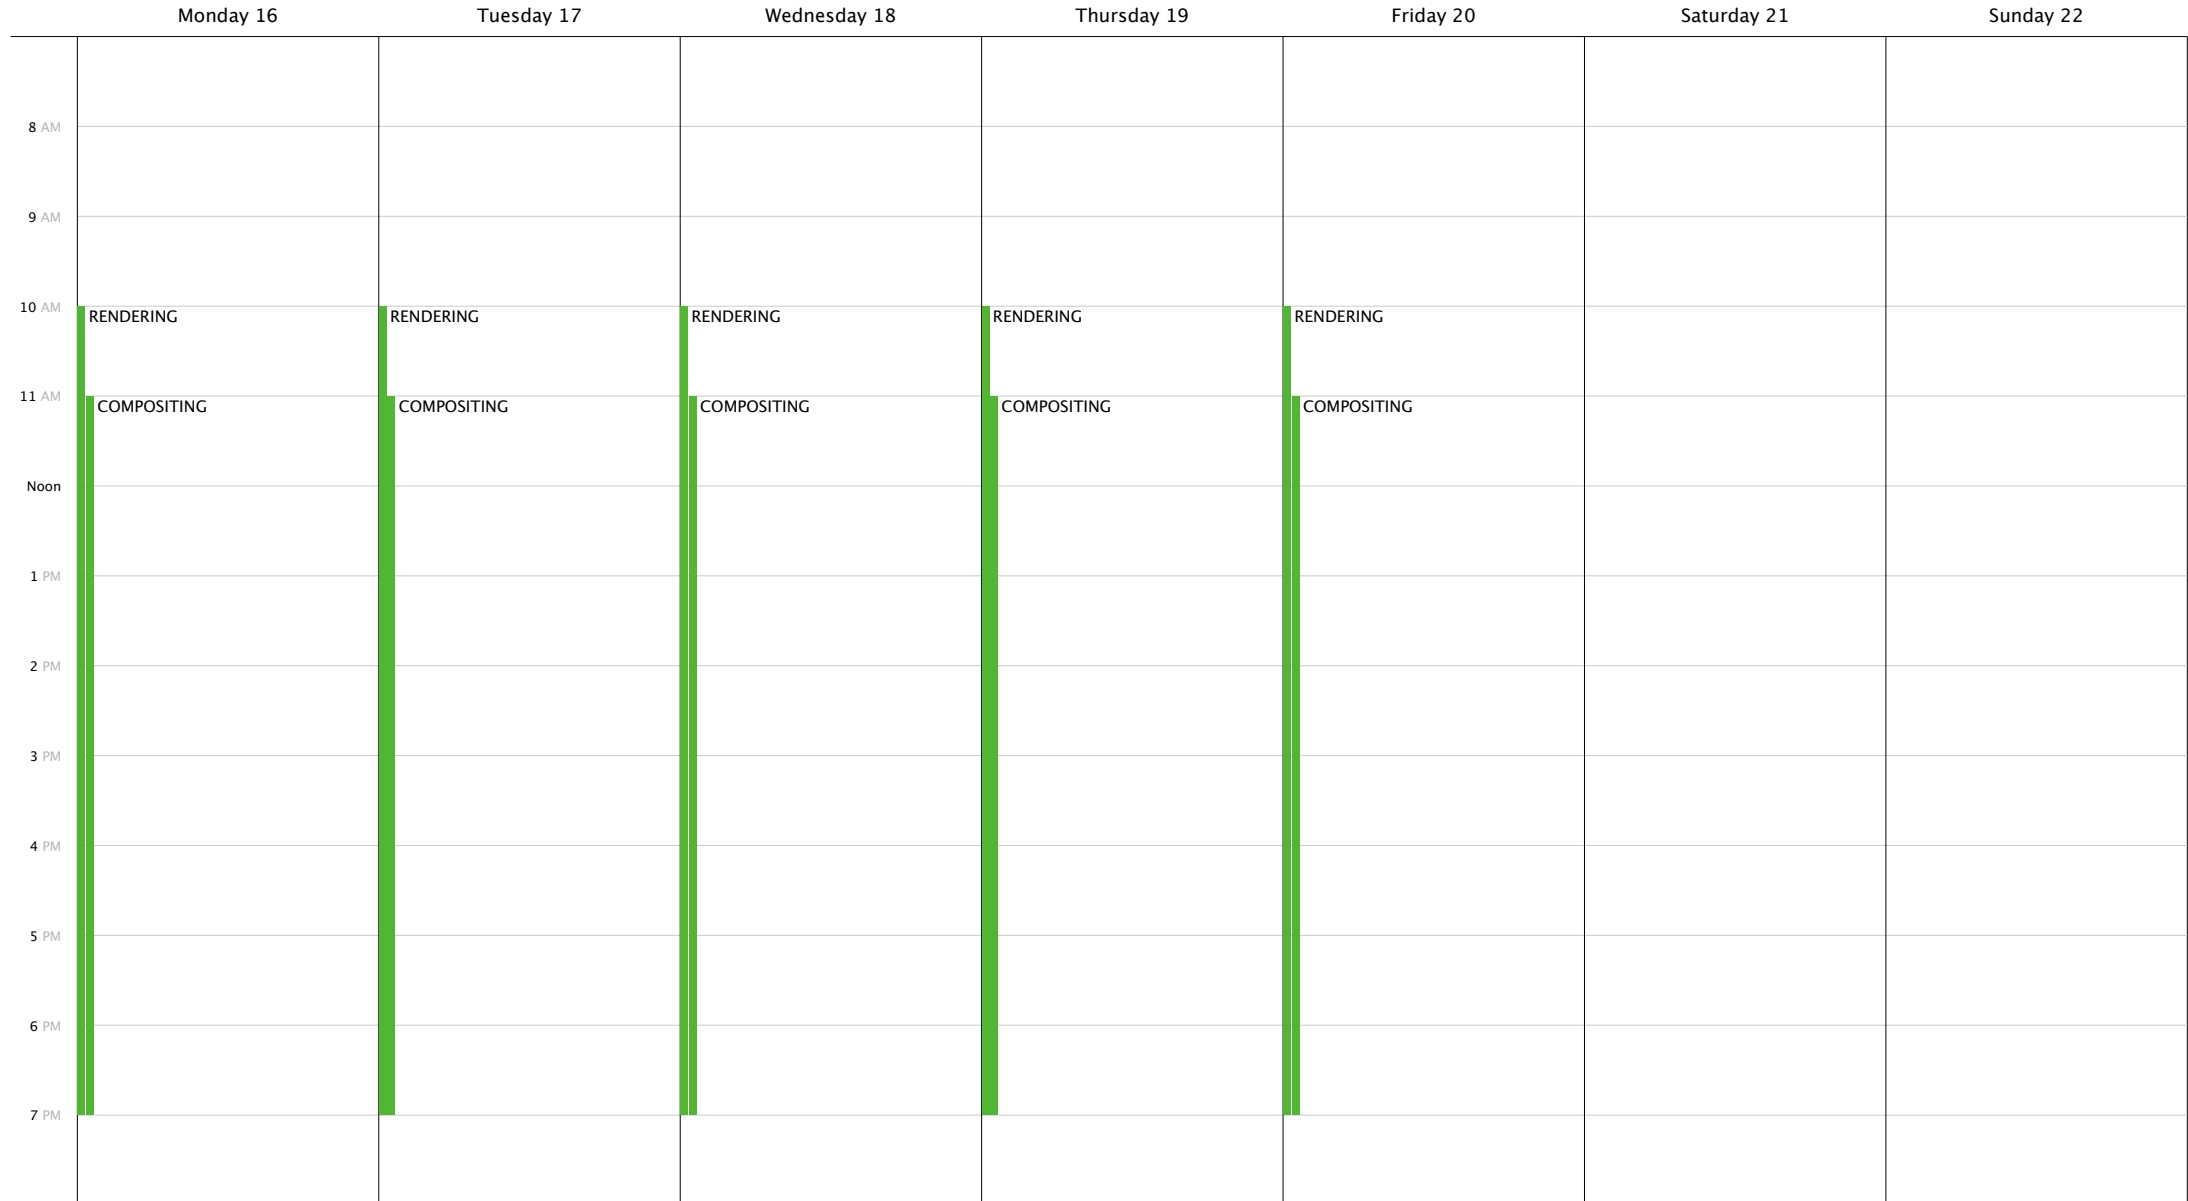

16May to 22May, 2011

Week 20

May 2011							June 2011											
M	T	W	T	F	S	S	M	T	W	T	F	S	S					
						1						1	2	3	4	5		
2	3	4	5	6	7	8						6	7	8	9	10	11	12
9	10	11	12	13	14	15						13	14	15	16	17	18	19
16	17	18	19	20	21	22						20	21	22	23	24	25	26
23	24	25	26	27	28	29						27	28	29	30			
30	31																	

■ Work