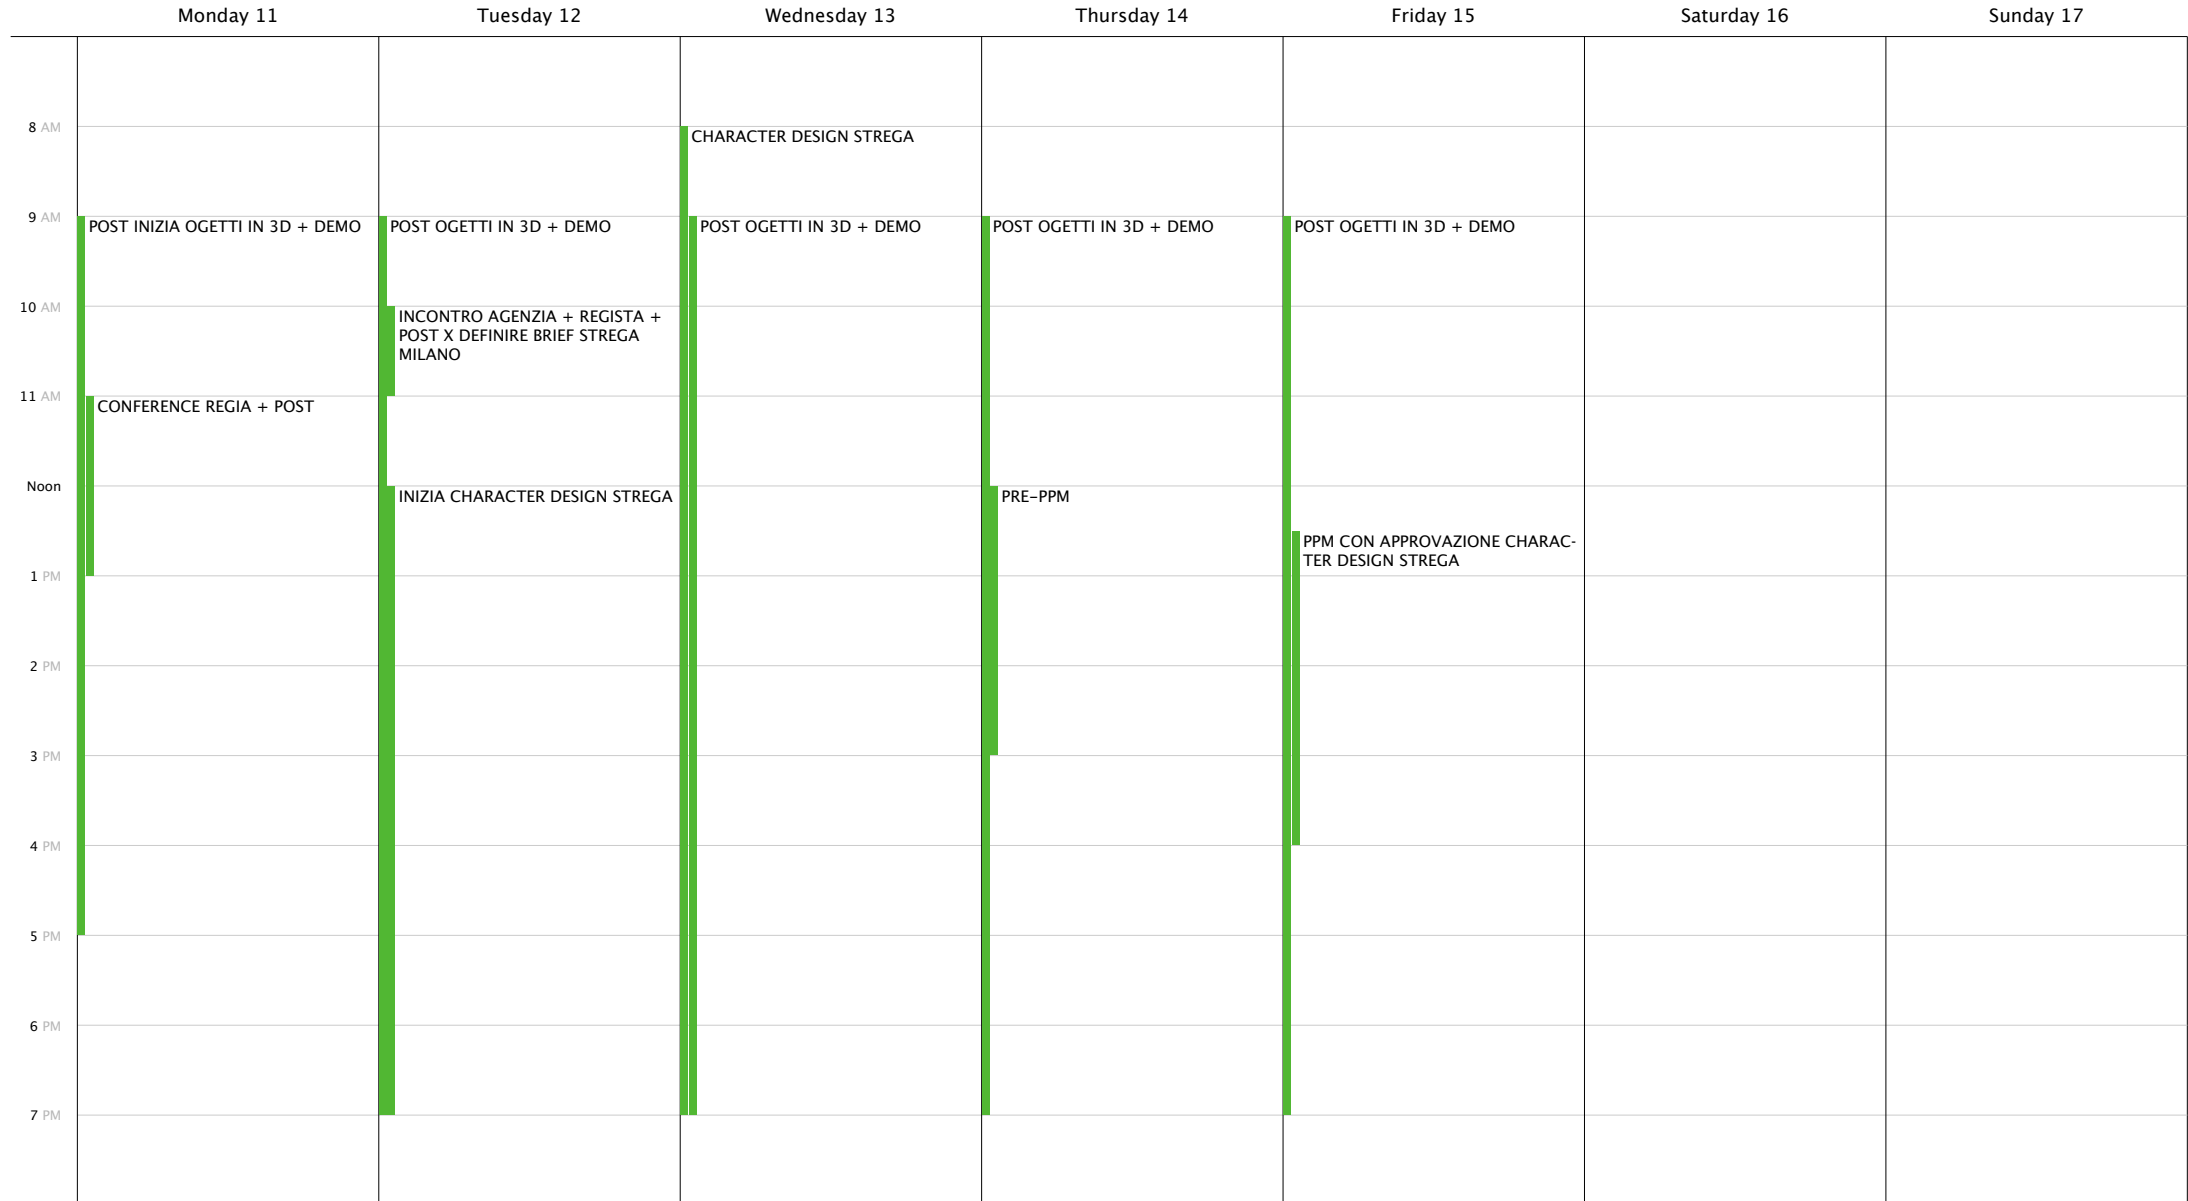

11 April to 17 April, 2011

Week 15

April 2011							May 2011						
M	T	W	T	F	S	S	M	T	W	T	F	S	S
				1	2	3							1
4	5	6	7	8	9	10	2	3	4	5	6	7	8
11	12	13	14	15	16	17	9	10	11	12	13	14	15
18	19	20	21	22	23	24	16	17	18	19	20	21	22
25	26	27	28	29	30		23	24	25	26	27	28	29
							30	31					

Work