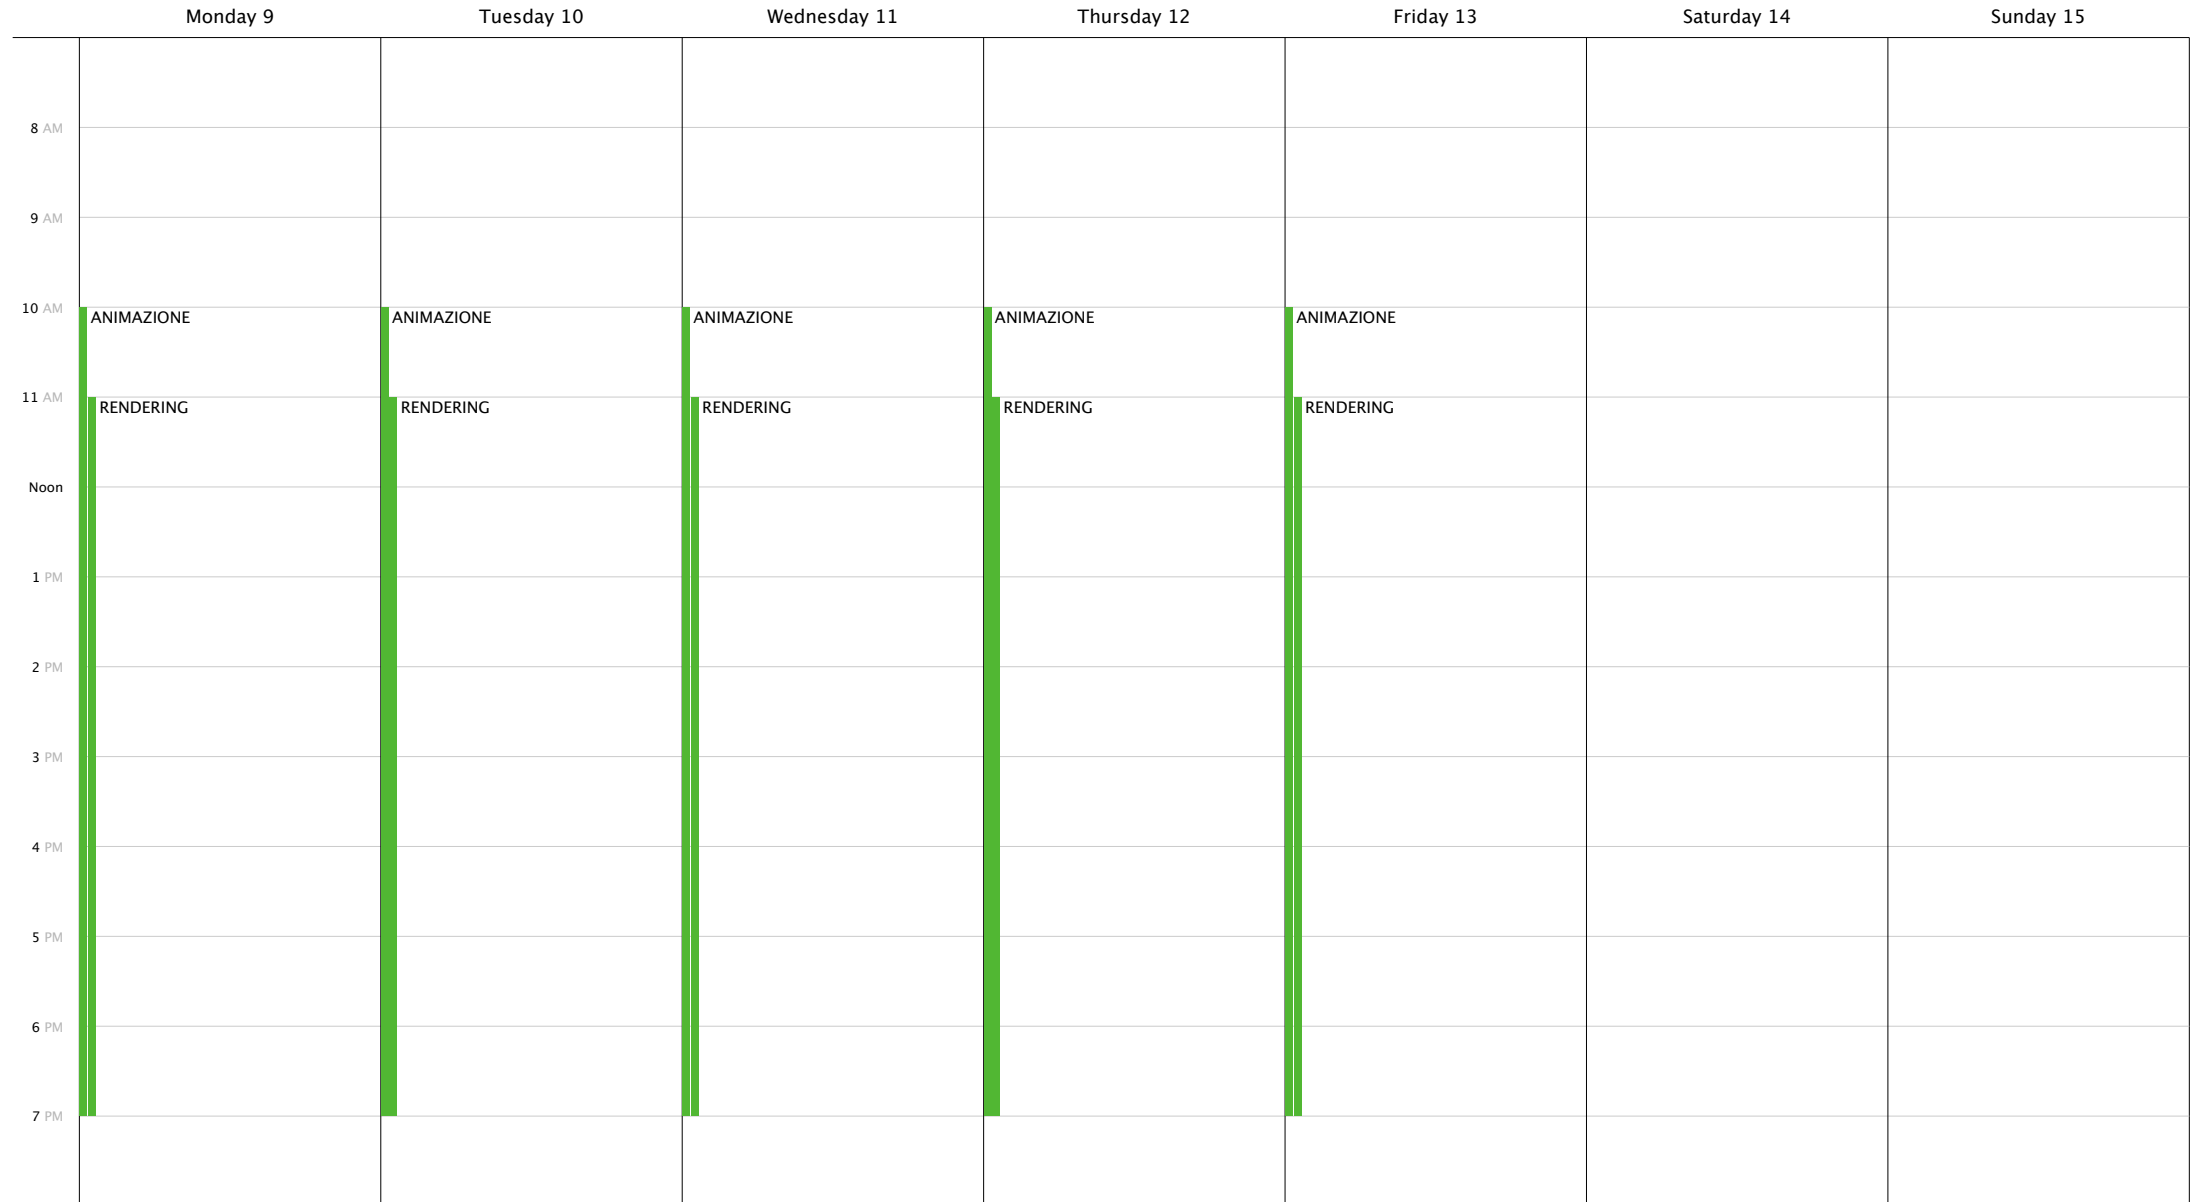

9May to 15May, 2011

Week 19

May 2011							June 2011							
M	T	W	T	F	S	S	M	T	W	T	F	S	S	
						1				1	2	3	4	5
2	3	4	5	6	7	8	6	7	8	9	10	11	12	
9	10	11	12	13	14	15	13	14	15	16	17	18	19	
16	17	18	19	20	21	22	20	21	22	23	24	25	26	
23	24	25	26	27	28	29	27	28	29	30				
30	31													

Work